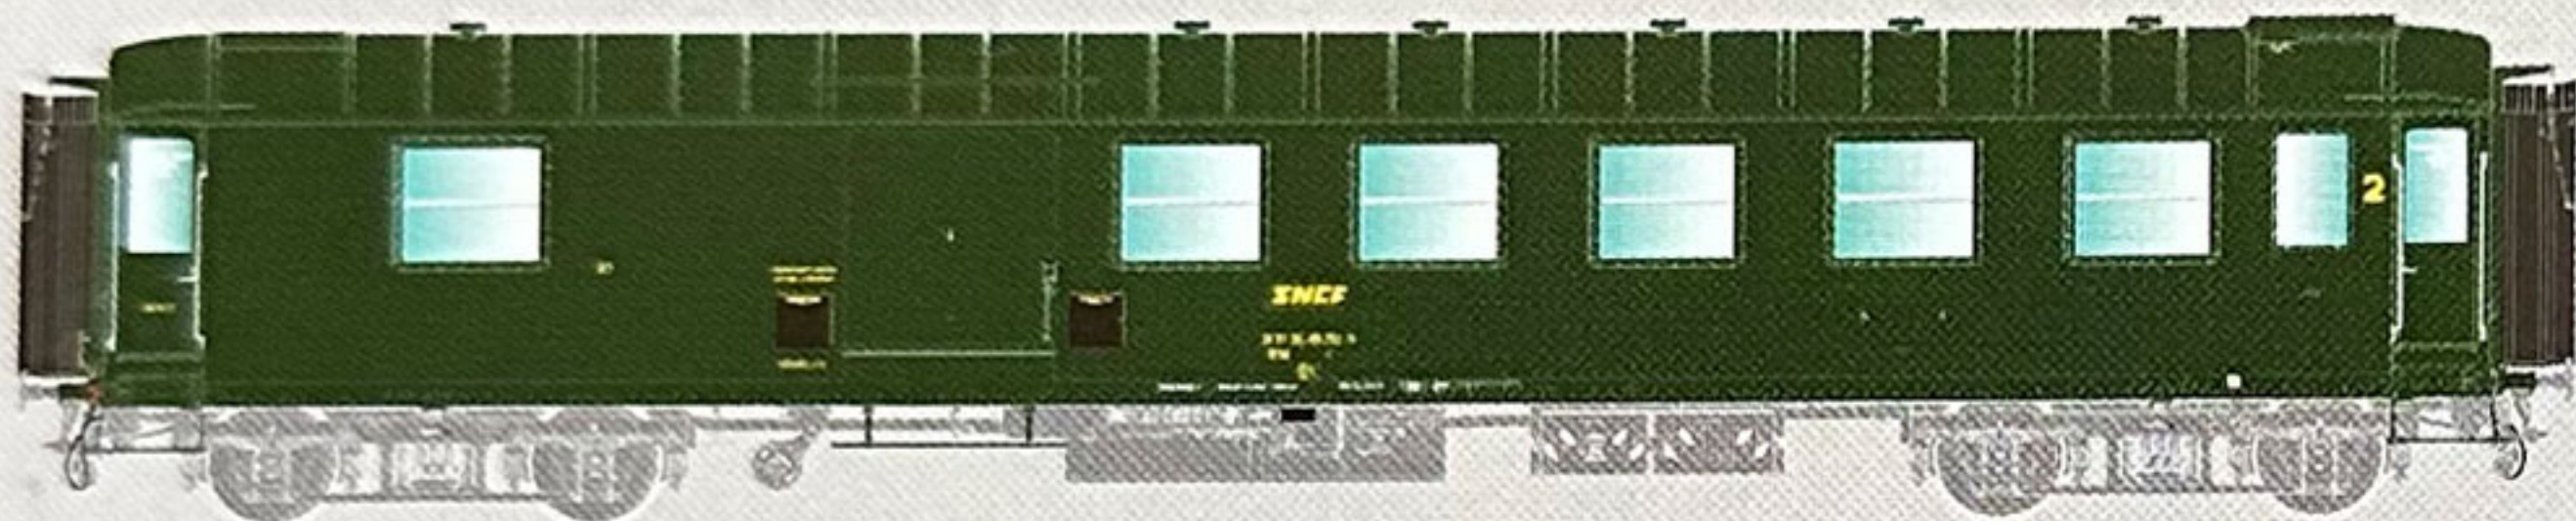

R37-HO 42317 B4Dd, bogies WL, SNCF, Ep 4A